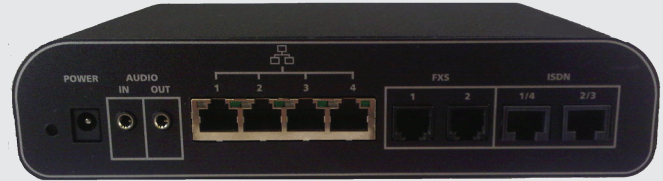

Back

G-224

- Single Compact Flash port
- Four Euro ISDN ports for connection to the telephone network
- Dual Foreign Exchange Station (FXS) port for connecting a phone or fax machine
- Hardware based G.168 echo cancellation chip up to 128ms tail length
- Four port Ethernet Switch 10/100Mbps auto MDIX Ethernet port
- Dual USB ports
- Audio Input (mono) jack
- Audio Output (mono) jack

Interfaces

- **Telephone Interface** Four ISDN RJ-45, RJ-12 FXS
- **Network Interface** Four 10/100 Mbps RJ-45
- **LED indicators** Power, Fault, Network, Link speed
- **Audio Input** Male Stereo Jack 1/8
- **Audio Output** Male Stereo Jack 1/8
- **USB** USB 2.0 (11Mbps)
- **Application** CAPI 2-0

Codec Support

- G.711 ulaw & alaw

Environmental

- Operating range: 0-40°C
- Humidity: 10% - 80%
- Storage: -20°C - 85°C

Warranty

- 2 years

Ordering information

- Product code : 70-00024 Positron G-224 Office Gateway NA
- Product code : 70-00030 Positron G-224 Office Gateway UK
- Product code : 70-00031 Positron G-224 Office Gateway EU

Dimensions

- L: 2050 mm (8.2 inches)
- D: 1300 mm (5.4 inches)
- H: 500 mm (2 inches)

Standards & Approvals

- FCC Part 68
- CE Mark
- EMC : FCC Part 15